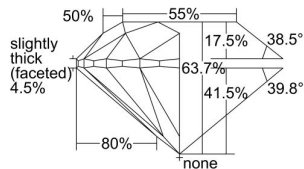

GIA®

FACSIMILE

GIA REPORT 1498144531

Verify this report at GIA.edu

GIA NATURAL DIAMOND DOSSIER®

April 22, 2024
GIA Report Number 1498144531
Shape and Cutting Style ..... Round Brilliant
Measurements ..... 4.19 - 4.23 x 2.68 mm

GRADING RESULTS

Carat Weight ..... 0.30 carat
Color Grade ..... H
Clarity Grade VS1
Cut Grade ..... Very Good

ADDITIONAL GRADING INFORMATION

Polish ..... Excellent
Symmetry ..... Excellent
Fluorescence ..... Medium Blue
Clarity Characteristics ..... Internal Graining
Inscription(s): GIA 1498144531

PROPORTIONS

Profile to actual proportions

GRADING SCALES

GIA COLOR SCALE	GIA CLARITY SCALE	GIA CUT SCALE	
D	FLAWLESS	EXCELLENT	
E	INTERNALLY FLAWLESS		
F		VVS₁	VERY GOOD
G	VVS₂		
H	VS₁	GOOD	
I	VS₂		
J	SI₁	FAIR	
K	SI₂		
L	I₁	POOR	
M			
N	I₂		
O	I₃		
P			
Q			
R			
S			
T			
U			
V			
W			
X			
Y			
Z