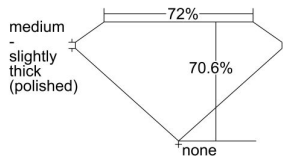

GIA®

FACSIMILE

GIA REPORT 1498153381

Verify this report at GIA.edu

GIA NATURAL DIAMOND DOSSIER®

April 23, 2024
GIA Report Number **1498153381**
Shape and Cutting Style ..... **Square Modified Brilliant**
Measurements ..... **3.84 x 3.73 x 2.64 mm**

GRADING RESULTS

Carat Weight ..... **0.31 carat**
Color Grade ..... **E**
Clarity Grade **S11**

ADDITIONAL GRADING INFORMATION

Polish ..... **Very Good**
Symmetry ..... **Very Good**
Fluorescence ..... **None**
Clarity Characteristics..... **Feather**
Inscription(s): GIA 1498153381

PROPORTIONS

Profile not to actual proportions

GRADING SCALES

GIA COLOR SCALE		GIA CLARITY SCALE			
COLORLESS	D	VERY VERY SLIGHTLY INCLUDED	FLAWLESS		
	E		INTERNALLY FLAWLESS		
	F	VERY SLIGHTLY INCLUDED	VVS₁		
	G		VVS₂		
	H		VS₁		
	NEAR COLORLESS	I	VERY SLIGHTLY INCLUDED	VS₂	
		J		S1₁	
		FAINT	K	SLIGHTLY INCLUDED	S1₂
			L		I₁
			M		I₂
VERT LIGHT	N	INCLUDED	I₃		
	O				
	P				
	Q				
	R				
	S				
	T				
LIGHT	U				
	V				
	W				
	X				
Y					
Z