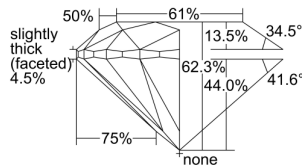

GIA®

FACSIMILE

GIA REPORT 1498156907

Verify this report at GIA.edu

GIA NATURAL DIAMOND DOSSIER®

April 23, 2024
GIA Report Number 1498156907
Shape and Cutting Style ..... Round Brilliant
Measurements ..... 5.27 - 5.31 x 3.29 mm

GRADING RESULTS

Carat Weight ..... 0.57 carat
Color Grade ..... D
Clarity Grade VVS1
Cut Grade ..... Excellent

ADDITIONAL GRADING INFORMATION

Polish ..... Excellent
Symmetry ..... Excellent
Fluorescence ..... Strong Blue
Clarity Characteristics ..... Pinpoint
Inscription(s): GIA 1498156907

PROPORTIONS

Profile to actual proportions

GRADING SCALES

GIA COLOR SCALE	GIA CLARITY SCALE	GIA CUT SCALE	
D	FLAWLESS	EXCELLENT	
E	INTERNALLY FLAWLESS		
F		VVS₁	VERY GOOD
G	VVS₂		
H	VS₁	GOOD	
I	VS₂		
J	SI₁	FAIR	
K	SI₂		
L	I₁	POOR	
M			
N			
O	I₂		
P			
Q	I₃		
R			
S			
T			
U			
V			
W			
X			
Y			
Z