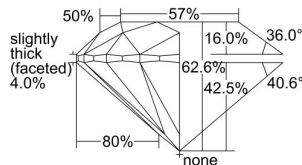

GIA®

FACSIMILE

GIA REPORT 1498163340

Verify this report at GIA.edu

GIA NATURAL DIAMOND DOSSIER®

April 23, 2024
GIA Report Number 1498163340
Shape and Cutting Style ..... Round Brilliant
Measurements ..... 6.23 - 6.27 x 3.91 mm

GRADING RESULTS

Carat Weight ..... 0.96 carat
Color Grade ..... E
Clarity Grade S11
Cut Grade ..... Excellent

ADDITIONAL GRADING INFORMATION

Polish ..... Excellent
Symmetry ..... Excellent
Fluorescence ..... None
Clarity Characteristics ..... Crystal, Feather
Inscription(s): GIA 1498163340

PROPORTIONS

Profile to actual proportions

GRADING SCALES

GIA COLOR SCALE	GIA CLARITY SCALE	GIA CUT SCALE	
D	FLAWLESS	EXCELLENT	
E	INTERNALLY FLAWLESS		
F		VVS₁	VERY GOOD
G	VVS₂		
H	VS₁	GOOD	
I	VS₂		
J	S1₁	FAIR	
K	S1₂		
L	I₁	POOR	
M	I₂		
N	I₃		
O			
P			
Q			
R			
S			
T			
U			
V			
W			
X			
Y			
Z