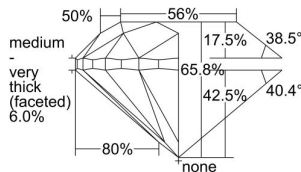

GIA®

FACSIMILE

GIA REPORT 1498170045

Verify this report at GIA.edu

GIA NATURAL DIAMOND DOSSIER®

April 24, 2024
GIA Report Number 1498170045
Shape and Cutting Style ..... Round Brilliant
Measurements ..... 4.11 - 4.14 x 2.72 mm

GRADING RESULTS

Carat Weight ..... 0.30 carat
Color Grade ..... H
Clarity Grade VS1
Cut Grade ..... Good

ADDITIONAL GRADING INFORMATION

Polish ..... Excellent
Symmetry ..... Very Good
Fluorescence ..... None
Clarity Characteristics..... Indented Natural, Cloud
Inscription(s): GIA 1498170045

PROPORTIONS

Profile to actual proportions

GRADING SCALES

GIA COLOR SCALE	GIA CLARITY SCALE	GIA CUT SCALE	
D	FLAWLESS	EXCELLENT	
E	INTERNALLY FLAWLESS		
F		VVS₁	VERY GOOD
G	VVS₂		
H	VS₁	GOOD	
I	VS₂		
J	SI₁	FAIR	
K	SI₂		
L	I₁	POOR	
M	I₂		
N	I₃		
O			
P			
Q			
R			
S			
T			
U			
V			
W			
X			
Y			
Z