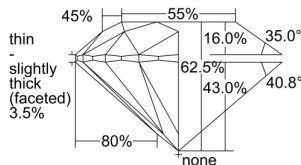

GIA®

FACSIMILE

GIA REPORT 1498170268

Verify this report at GIA.edu

GIA NATURAL DIAMOND DOSSIER®

April 24, 2024
GIA Report Number 1498170268
Shape and Cutting Style ..... Round Brilliant
Measurements ..... 4.52 - 4.55 x 2.84 mm

GRADING RESULTS

Carat Weight ..... 0.36 carat
Color Grade ..... G
Clarity Grade VVS1
Cut Grade ..... Excellent

ADDITIONAL GRADING INFORMATION

Polish ..... Excellent
Symmetry ..... Excellent
Fluorescence ..... None
Clarity Characteristics ..... Pinpoint
Inscription(s): GIA 1498170268

PROPORTIONS

Profile to actual proportions

GRADING SCALES

GIA COLOR SCALE	GIA CLARITY SCALE	GIA CUT SCALE
COLOURLESS	FLAWLESS	EXCELLENT
D	INTERNALLY FLAWLESS	
E	VVS₁	VERY GOOD
F		
G	VVS₂	
H	VS₁	GOOD
I		
J	VS₂	
K	SI₁	FAIR
L		
M	SI₂	
N	I₁	POOR
O		
P	I₂	
Q	I₃	
R		
S		
T		
U		
V		
W		
X		
Y		
Z