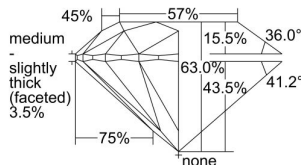

GIA®

FACSIMILE

GIA REPORT 1498179955

Verify this report at GIA.edu

GIA NATURAL DIAMOND DOSSIER®

May 14, 2024
GIA Report Number 1498179955
Shape and Cutting Style ..... Round Brilliant
Measurements ..... 5.91 - 5.95 x 3.74 mm

GRADING RESULTS

Carat Weight ..... 0.81 carat
Color Grade ..... K
Clarity Grade VS1
Cut Grade ..... Excellent

ADDITIONAL GRADING INFORMATION

Polish ..... Excellent
Symmetry ..... Excellent
Fluorescence ..... None
Clarity Characteristics..... Crystal, Feather, Pinpoint, Cloud
Inscription(s): GIA 1498179955

PROPORTIONS

Profile to actual proportions

GRADING SCALES

GIA COLOR SCALE	GIA CLARITY SCALE	GIA CUT SCALE	
D	FLAWLESS	EXCELLENT	
E	INTERNALLY FLAWLESS		
F		VVS₁	VERY GOOD
G	VVS₂		
H	VS₁	GOOD	
I	VS₂		
J	SI₁	FAIR	
K	SI₂		
L	I₁	POOR	
M			
N			
O	I₂		
P			
Q	I₃		
R			
S			
T			
U			
V			
W			
X			
Y			
Z