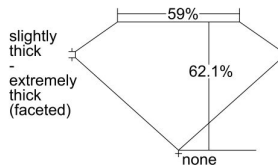

GIA®

FACSIMILE

GIA REPORT 1498217439

Verify this report at GIA.edu

GIA NATURAL DIAMOND DOSSIER®

April 29, 2024
GIA Report Number 1498217439
Shape and Cutting Style ..... Heart Brilliant
Measurements ..... 4.19 x 4.67 x 2.90 mm

GRADING RESULTS

Carat Weight ..... 0.33 carat
Color Grade ..... D
Clarity Grade VS2

ADDITIONAL GRADING INFORMATION

Polish ..... Very Good
Symmetry ..... Good
Fluorescence ..... None
Clarity Characteristics ..... Feather
Inscription(s): GIA 1498217439

PROPORTIONS

Profile not to actual proportions

GRADING SCALES

GIA COLOR SCALE		GIA CLARITY SCALE			
COLORLESS	D	VERY SLIGHTLY INCLUDED	FLAWLESS		
	E		INTERNALLY FLAWLESS		
	F		VVS₁		
	NEAR COLORLESS	G	VERY SLIGHTLY INCLUDED	VVS₂	
		H		VS₁	
		FAINT	I	SLIGHTLY INCLUDED	VS₂
			J		SI₁
	LIGHT	K	INCLUDED	SI₂	
		L		I₁	
		M		I₂	
N		INCLUDED	I₃		
O					
P					
Q					
R					
S					
T					
U					
V					
W					
X					
Y					
Z