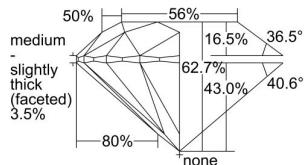

GIA®

FACSIMILE

GIA REPORT 1498230636

Verify this report at GIA.edu

GIA NATURAL DIAMOND DOSSIER®

April 29, 2024
GIA Report Number 1498230636
Shape and Cutting Style ..... Round Brilliant
Measurements ..... 4.58 - 4.61 x 2.88 mm

GRADING RESULTS

Carat Weight ..... 0.38 carat
Color Grade ..... D
Clarity Grade VS1
Cut Grade ..... Excellent

ADDITIONAL GRADING INFORMATION

Polish ..... Excellent
Symmetry ..... Excellent
Fluorescence ..... None
Clarity Characteristics ..... Crystal, Cloud, Needle
Inscription(s): GIA 1498230636

PROPORTIONS

Profile to actual proportions