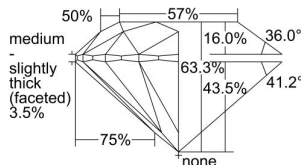

GIA®

FACSIMILE

GIA REPORT 1498244838

Verify this report at GIA.edu

GIA NATURAL DIAMOND DOSSIER®

May 02, 2024
GIA Report Number 1498244838
Shape and Cutting Style ..... Round Brilliant
Measurements ..... 5.60 - 5.64 x 3.56 mm

GRADING RESULTS

Carat Weight ..... 0.70 carat
Color Grade I
Clarity Grade VVS2
Cut Grade ..... Excellent

ADDITIONAL GRADING INFORMATION

Polish ..... Excellent
Symmetry ..... Excellent
Fluorescence ..... None
Clarity Characteristics.. **Needle, Cloud, Pinpoint, Indented Natural**
Inscription(s): GIA 1498244838

PROPORTIONS

Profile to actual proportions

GRADING SCALES

GIA COLOR SCALE	GIA CLARITY SCALE	GIA CUT SCALE	
D	FLAWLESS	EXCELLENT	
E	INTERNALLY FLAWLESS		
F		VVS₁	VERY GOOD
G	VVS₂		
H	VS₁	GOOD	
I	VS₂		
J	SI₁	FAIR	
K	SI₂		
L	I₁	POOR	
M	I₂		
N	I₃		
O			
P			
Q			
R			
S			
T			
U			
V			
W			
X			
Y			
Z