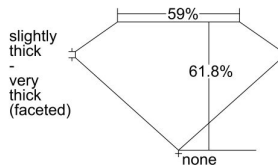

GIA®

FACSIMILE

GIA REPORT 1498252641

Verify this report at GIA.edu

GIA NATURAL DIAMOND DOSSIER®

May 06, 2024
GIA Report Number 1498252641
Shape and Cutting Style ..... Oval Brilliant
Measurements ..... 6.94 x 5.06 x 3.13 mm

GRADING RESULTS

Carat Weight ..... 0.70 carat
Color Grade I
Clarity Grade VS1

ADDITIONAL GRADING INFORMATION

Polish ..... Very Good
Symmetry ..... Very Good
Fluorescence ..... None
Clarity Characteristics..... Crystal, Feather, Pinpoint
Inscription(s): GIA 1498252641

PROPORTIONS

Profile not to actual proportions

GRADING SCALES

GIA COLOR SCALE		GIA CLARITY SCALE	
COLORLESS	D	VERY VERY SLIGHTLY INCLUDED	FLAWLESS
	E		INTERNALLY FLAWLESS
	F		VVS₁
	G		VVS₂
	H		VS₁
	I		VS₂
	J		SI₁
	K		SI₂
	L		I₁
	M		I₂
NEAR COLORLESS	N	SLIGHTLY INCLUDED	I₃
	O		
	P		
	Q		
FAINT	R		
	S		
	T		
	U		
VERT LIGHT	V		
	W		
	X		
	Y		
LIGHT	Z