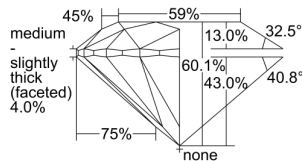

GIA®

FACSIMILE

GIA REPORT 1498253956

Verify this report at GIA.edu

GIA NATURAL DIAMOND DOSSIER®

May 02, 2024
GIA Report Number 1498253956
Shape and Cutting Style ..... Round Brilliant
Measurements ..... 5.37 - 5.39 x 3.23 mm

GRADING RESULTS

Carat Weight ..... 0.57 carat
Color Grade ..... H
Clarity Grade VS2
Cut Grade ..... Excellent

ADDITIONAL GRADING INFORMATION

Polish ..... Excellent
Symmetry ..... Excellent
Fluorescence ..... None
Clarity Characteristics..... Crystal, Cloud, Knot, Needle
Inscription(s): GIA 1498253956

PROPORTIONS

Profile to actual proportions

GRADING SCALES

GIA COLOR SCALE	GIA CLARITY SCALE	GIA CUT SCALE	
D	FLAWLESS	EXCELLENT	
E	INTERNALLY FLAWLESS		
F		VVS₁	VERY GOOD
G	VVS₂		
H	VS₁	GOOD	
I	VS₂		
J	SI₁	FAIR	
K	SI₂		
L	I₁	POOR	
M	I₂		
N	I₃		
O			
P			
Q			
R			
S			
T			
U			
V			
W			
X			
Y			
Z