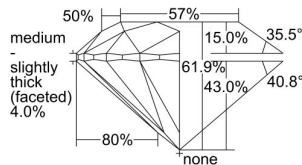

GIA®

FACSIMILE

GIA REPORT 1498254663

Verify this report at GIA.edu

GIA NATURAL DIAMOND DOSSIER®

May 02, 2024
GIA Report Number 1498254663
Shape and Cutting Style ..... Round Brilliant
Measurements ..... 4.58 - 4.61 x 2.84 mm

GRADING RESULTS

Carat Weight ..... 0.37 carat
Color Grade ..... G
Clarity Grade VS1
Cut Grade ..... Excellent

ADDITIONAL GRADING INFORMATION

Polish ..... Excellent
Symmetry ..... Excellent
Fluorescence ..... None
Clarity Characteristics..... Cloud, Crystal, Feather, Needle
Inscription(s): GIA 1498254663

PROPORTIONS

Profile to actual proportions

GRADING SCALES

GIA COLOR SCALE	GIA CLARITY SCALE	GIA CUT SCALE	
D	FLAWLESS	EXCELLENT	
E	INTERNALLY FLAWLESS		
F		VVS₁	VERY GOOD
G	VVS₂		
H	VS₁	GOOD	
I	VS₂		
J	SI₁	FAIR	
K	SI₂		
L	I₁	POOR	
M	I₂		
N	I₃		
O			
P			
Q			
R			
S			
T			
U			
V			
W			
X			
Y			
Z