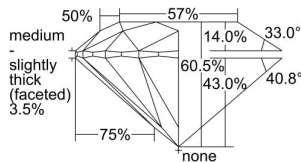

GIA®

FACSIMILE

GIA REPORT 1498268001

Verify this report at GIA.edu

GIA NATURAL DIAMOND DOSSIER®

May 09, 2024
GIA Report Number **1498268001**
Shape and Cutting Style ..... **Round Brilliant**
Measurements ..... **4.45 - 4.47 x 2.69 mm**

GRADING RESULTS

Carat Weight ..... **0.32 carat**
Color Grade ..... **G**
Clarity Grade **S12**
Cut Grade ..... **Excellent**

ADDITIONAL GRADING INFORMATION

Polish ..... **Excellent**
Symmetry ..... **Excellent**
Fluorescence ..... **Faint**
Clarity Characteristics ..... **Crystal**
Inscription(s): **GIA 1498268001**

PROPORTIONS

Profile to actual proportions

GRADING SCALES

GIA COLOR SCALE	GIA CLARITY SCALE	GIA CUT SCALE	
D	FLAWLESS	EXCELLENT	
E	INTERNALLY FLAWLESS		
F		VVS₁	VERY GOOD
G	VVS₂		
H	VS₁	GOOD	
I	VS₂		
J	S1₁	FAIR	
K	S1₂		
L	I₁	POOR	
M	I₂		
N	I₃		
O			
P			
Q			
R			
S			
T			
U			
V			
W			
X			
Y			
Z