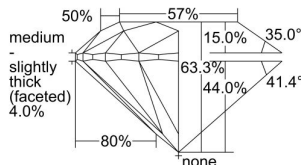

GIA®

FACSIMILE

GIA REPORT 1498268472

Verify this report at GIA.edu

GIA NATURAL DIAMOND DOSSIER®

May 06, 2024
GIA Report Number **1498268472**
Shape and Cutting Style ..... **Round Brilliant**
Measurements ..... **4.21 - 4.27 x 2.69 mm**

GRADING RESULTS

Carat Weight ..... **0.30 carat**
Color Grade ..... **I**
Clarity Grade **VVS1**
Cut Grade ..... **Excellent**

ADDITIONAL GRADING INFORMATION

Polish ..... **Very Good**
Symmetry ..... **Very Good**
Fluorescence ..... **None**
Clarity Characteristics..... **Needle, Pinpoint, Feather**
Inscription(s): **GIA 1498268472**

PROPORTIONS

Profile to actual proportions

GRADING SCALES

GIA COLOR SCALE	GIA CLARITY SCALE	GIA CUT SCALE	
D	FLAWLESS	EXCELLENT	
E	INTERNALLY FLAWLESS		
F		VVS₁	VERY GOOD
G	VVS₂		
H	VS₁	GOOD	
I	VS₂		
J	SI₁	FAIR	
K	SI₂		
L	I₁	POOR	
M			
N			
O	I₂		
P			
Q	I₃		
R			
S			
T			
U			
V			
W			
X			
Y			
Z