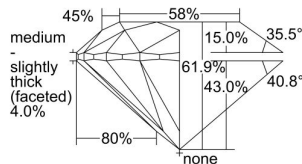

GIA®

FACSIMILE

GIA REPORT 1498278401

Verify this report at GIA.edu

GIA NATURAL DIAMOND DOSSIER®

May 06, 2024
GIA Report Number **1498278401**
Shape and Cutting Style ..... **Round Brilliant**
Measurements ..... **4.58 - 4.61 x 2.84 mm**

GRADING RESULTS

Carat Weight ..... **0.37 carat**
Color Grade ..... **E**
Clarity Grade **VS1**
Cut Grade ..... **Excellent**

ADDITIONAL GRADING INFORMATION

Polish ..... **Excellent**
Symmetry ..... **Excellent**
Fluorescence ..... **None**
Clarity Characteristics..... **Crystal, Cloud, Needle, Pinpoint**
Inscription(s): **GIA 1498278401**

PROPORTIONS

Profile to actual proportions

GRADING SCALES

GIA COLOR SCALE	GIA CLARITY SCALE	GIA CUT SCALE
D	FLAWLESS	EXCELLENT
E	INTERNALLY FLAWLESS	
F	VVS₁	VERY GOOD
G		
H	VS₁	GOOD
I		
J	VS₂	FAIR
K		
L	SI₁	POOR
M		
N	SI₂	
O		
P	I₁	
Q		
R	I₂	
S		
T	I₃	
U		
V		
W		
X		
Y		
Z