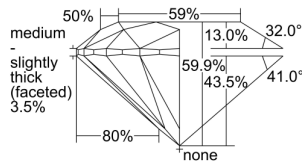

GIA®

FACSIMILE

GIA REPORT

1498289836

Verify this report at GIA.edu

GIA NATURAL DIAMOND DOSSIER®

May 14, 2024
GIA Report Number **1498289836**
Shape and Cutting Style ..... **Round Brilliant**
Measurements ..... **4.36 - 4.38 x 2.62 mm**

GRADING RESULTS

Carat Weight ..... **0.30 carat**
Color Grade ..... **F**
Clarity Grade **S11**
Cut Grade ..... **Excellent**

ADDITIONAL GRADING INFORMATION

Polish ..... **Excellent**
Symmetry ..... **Excellent**
Fluorescence ..... **Faint**
Clarity Characteristics ..... **Feather, Cloud**
Inscription(s): **GIA 1498289836**

PROPORTIONS

Profile to actual proportions

GRADING SCALES

GIA COLOR SCALE	GIA CLARITY SCALE	GIA CUT SCALE
D	FLAWLESS	EXCELLENT
E	FLAWLESS	
F	INTERNALLY FLAWLESS	VERY GOOD
G	FLAWLESS	
H	VVS₁	GOOD
I	VVS₂	
J	VS₁	FAIR
K	VS₂	
L	S1₁	POOR
M	S1₂	
N	I₁	
O	I₂	
P	I₃	
Q		
R		
S		
T		
U		
V		
W		
X		
Y		
Z