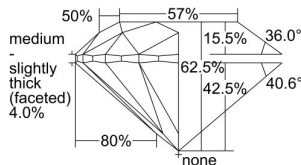

GIA®

FACSIMILE

GIA REPORT 1498308291

Verify this report at GIA.edu

GIA NATURAL DIAMOND DOSSIER®

May 09, 2024
GIA Report Number **1498308291**
Shape and Cutting Style ..... **Round Brilliant**
Measurements ..... **5.76 - 5.78 x 3.61 mm**

GRADING RESULTS

Carat Weight ..... **0.75 carat**
Color Grade ..... **D**
Clarity Grade **S12**
Cut Grade ..... **Excellent**

ADDITIONAL GRADING INFORMATION

Polish ..... **Excellent**
Symmetry ..... **Excellent**
Fluorescence ..... **None**
Clarity Characteristics ..... **Crystal**
Inscription(s): **GIA 1498308291**

PROPORTIONS

Profile to actual proportions