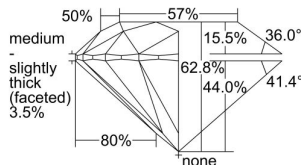

GIA®

FACSIMILE

GIA REPORT 1498313418

Verify this report at GIA.edu

GIA NATURAL DIAMOND DOSSIER®

May 10, 2024
GIA Report Number **1498313418**
Shape and Cutting Style ..... **Round Brilliant**
Measurements ..... **5.73 - 5.77 x 3.61 mm**

GRADING RESULTS

Carat Weight ..... **0.73 carat**
Color Grade ..... **I**
Clarity Grade **VS1**
Cut Grade ..... **Excellent**

ADDITIONAL GRADING INFORMATION

Polish ..... **Excellent**
Symmetry ..... **Excellent**
Fluorescence ..... **None**
Clarity Characteristics..... **Crystal, Needle, Cloud, Pinpoint**
Inscription(s): **GIA 1498313418**

PROPORTIONS

Profile to actual proportions