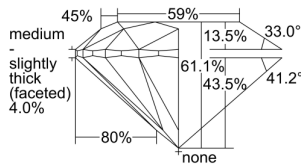

GIA®

FACSIMILE

GIA REPORT

1498334278

Verify this report at GIA.edu

GIA NATURAL DIAMOND DOSSIER®

May 13, 2024
GIA Report Number **1498334278**
Shape and Cutting Style ..... **Round Brilliant**
Measurements ..... **4.67 - 4.69 x 2.86 mm**

GRADING RESULTS

Carat Weight ..... **0.38 carat**
Color Grade ..... **E**
Clarity Grade **S11**
Cut Grade ..... **Excellent**

ADDITIONAL GRADING INFORMATION

Polish ..... **Excellent**
Symmetry ..... **Excellent**
Fluorescence ..... **None**
Clarity Characteristics ..... **Cloud, Crystal**
Inscription(s): **GIA 1498334278**

PROPORTIONS

Profile to actual proportions

GRADING SCALES

GIA COLOR SCALE	GIA CLARITY SCALE	GIA CUT SCALE
D	FLAWLESS	EXCELLENT
E	FLAWLESS	
F	INTERNALLY FLAWLESS	VERY GOOD
G	VVS₁	
H	VVS₂	GOOD
I	VS₁	
J	VS₂	FAIR
K	S1₁	
L	S1₂	POOR
M	I₁	
N	I₂	
O	I₃	
P		
Q		
R		
S		
T		
U		
V		
W		
X		
Y		
Z