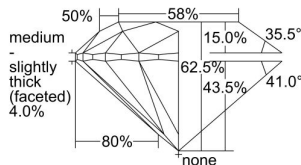

GIA®

FACSIMILE

GIA REPORT 1498336280

Verify this report at GIA.edu

GIA NATURAL DIAMOND DOSSIER®

May 13, 2024
GIA Report Number **1498336280**
Shape and Cutting Style ..... **Round Brilliant**
Measurements ..... **4.54 - 4.58 x 2.85 mm**

GRADING RESULTS

Carat Weight ..... **0.37 carat**
Color Grade ..... **E**
Clarity Grade ..... **Flawless**
Cut Grade ..... **Excellent**

ADDITIONAL GRADING INFORMATION

Polish ..... **Excellent**
Symmetry ..... **Excellent**
Fluorescence ..... **None**
Clarity Characteristics..... **None**
Inscription(s): **GIA 1498336280**

PROPORTIONS

Profile to actual proportions

GRADING SCALES

GIA COLOR SCALE

COLORED	D
	E
	F
	G
	H
	I
	J
NEAR COLORLESS	K
	L
Faint	M
	N
	O
	P
Very Light	Q
	R
	S
	T
	U
	V
Light	W
	X
	Y
	Z

GIA CLARITY SCALE

FLAWLESS	VERY VERY SLIGHTLY INCLUDED	VVS₁	VVS₂	VS₁	VS₂	SI₁	SI₂	I₁	I₂	I₃	
											FLAWLESS
INTERNALLY FLAWLESS	VERY SLIGHTLY INCLUDED										

GIA CUT SCALE

EXCELLENT
VERY GOOD
GOOD
FAIR
POOR