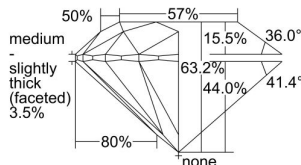

GIA®

FACSIMILE

GIA REPORT 1498338620

Verify this report at GIA.edu

GIA NATURAL DIAMOND DOSSIER®

May 14, 2024
GIA Report Number 1498338620
Shape and Cutting Style ..... Round Brilliant
Measurements ..... 5.53 - 5.56 x 3.50 mm

GRADING RESULTS

Carat Weight ..... 0.66 carat
Color Grade ..... G
Clarity Grade S11
Cut Grade ..... Excellent

ADDITIONAL GRADING INFORMATION

Polish ..... Excellent
Symmetry ..... Excellent
Fluorescence ..... Medium Blue
Clarity Characteristics..... Crystal, Cloud, Feather
Inscription(s): GIA 1498338620

PROPORTIONS

Profile to actual proportions

GRADING SCALES

GIA COLOR SCALE

COLOREDNESS	D
	E
	F
	G
	H
	I
	J
NEAR COLORLESS	K
	L
Faint	M
	N
	O
	P
Very Light	Q
	R
	S
	T
	U
	V
Light	W
	X
	Y
	Z

GIA CLARITY SCALE

VERY VERY SLIGHTLY INCLUDED	FLAWLESS
	INTERNALLY FLAWLESS
VERY SLIGHTLY INCLUDED	VVS₁
	VVS₂
SLIGHTLY INCLUDED	VS₁
	VS₂
INCLUDED	SI₁
	SI₂
	I₁
	I₂
	I₃

GIA CUT SCALE

EXCELLENT
VERY GOOD
GOOD
FAIR
POOR