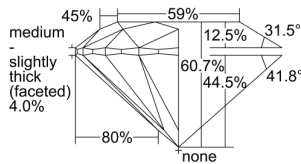

GIA®

FACSIMILE

GIA REPORT 1498344511

Verify this report at GIA.edu

GIA NATURAL DIAMOND DOSSIER®

May 28, 2024
GIA Report Number 1498344511
Shape and Cutting Style ..... Round Brilliant
Measurements ..... 4.57 - 4.58 x 2.78 mm

GRADING RESULTS

Carat Weight ..... 0.35 carat
Color Grade ..... D
Clarity Grade VVS2
Cut Grade ..... Excellent

ADDITIONAL GRADING INFORMATION

Polish ..... Excellent
Symmetry ..... Excellent
Fluorescence ..... None
Clarity Characteristics..... Pinpoint, Needle, Cloud
Inscription(s): GIA 1498344511

PROPORTIONS

Profile to actual proportions

GRADING SCALES

GIA COLOR SCALE	GIA CLARITY SCALE	GIA CUT SCALE	
D	FLAWLESS	EXCELLENT	
E	INTERNALLY FLAWLESS		
F		VVS₁	VERY GOOD
G	VVS₂		
H	VS₁	GOOD	
I	VS₂		
J	SI₁	FAIR	
K	SI₂		
L	I₁	POOR	
M	I₂		
N	I₃		
O			
P			
Q			
R			
S			
T			
U			
V			
W			
X			
Y			
Z