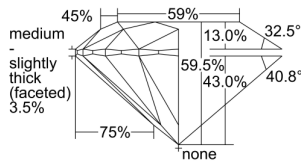

GIA®

FACSIMILE

GIA REPORT 1498346834

Verify this report at GIA.edu

GIA NATURAL DIAMOND DOSSIER®

May 14, 2024
GIA Report Number 1498346834
Shape and Cutting Style ..... Round Brilliant
Measurements ..... 4.67 - 4.69 x 2.79 mm

GRADING RESULTS

Carat Weight ..... 0.37 carat
Color Grade ..... F
Clarity Grade S11
Cut Grade ..... Excellent

ADDITIONAL GRADING INFORMATION

Polish ..... Excellent
Symmetry ..... Excellent
Fluorescence ..... None
Clarity Characteristics ..... Feather
Inscription(s): GIA 1498346834

PROPORTIONS

Profile to actual proportions

GRADING SCALES

GIA COLOR SCALE	GIA CLARITY SCALE	GIA CUT SCALE	
D	FLAWLESS	EXCELLENT	
E	INTERNALLY FLAWLESS		
F		VVS₁	VERY GOOD
G	VVS₂		
H	VS₁	GOOD	
I	VS₂		
J	S1₁	FAIR	
K	S1₂		
L	I₁	POOR	
M	I₂		
N	I₃		
O			
P			
Q			
R			
S			
T			
U			
V			
W			
X			
Y			
Z