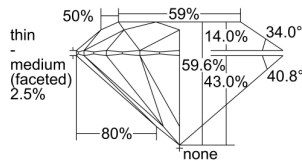

GIA®

FACSIMILE

GIA REPORT 1498359551

Verify this report at GIA.edu

GIA NATURAL DIAMOND DOSSIER®

May 15, 2024
GIA Report Number 1498359551
Shape and Cutting Style ..... Round Brilliant
Measurements ..... 4.65 - 4.68 x 2.78 mm

GRADING RESULTS

Carat Weight ..... 0.36 carat
Color Grade ..... G
Clarity Grade S11
Cut Grade ..... Excellent

ADDITIONAL GRADING INFORMATION

Polish ..... Excellent
Symmetry ..... Excellent
Fluorescence ..... None
Clarity Characteristics ..... Crystal, Cloud, Feather
Inscription(s): GIA 1498359551

PROPORTIONS

Profile to actual proportions

GRADING SCALES

GIA COLOR SCALE	GIA CLARITY SCALE	GIA CUT SCALE	
D	FLAWLESS	EXCELLENT	
E	INTERNALLY FLAWLESS		
F		VVS₁	VERY GOOD
G	VVS₂		
H	VS₁	GOOD	
I	VS₂		
J	S1₁	FAIR	
K	S1₂		
L	I₁	POOR	
M	I₂		
N	I₃		
O			
P			
Q			
R			
S			
T			
U			
V			
W			
X			
Y			
Z