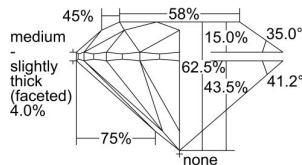

GIA®

FACSIMILE

GIA REPORT 1498367636

Verify this report at GIA.edu

GIA NATURAL DIAMOND DOSSIER®

May 22, 2024
GIA Report Number **1498367636**
Shape and Cutting Style ..... **Round Brilliant**
Measurements ..... **4.05 - 4.08 x 2.54 mm**

GRADING RESULTS

Carat Weight ..... **0.26 carat**
Color Grade ..... **F**
Clarity Grade **VVS2**
Cut Grade ..... **Excellent**

ADDITIONAL GRADING INFORMATION

Polish ..... **Excellent**
Symmetry ..... **Excellent**
Fluorescence ..... **Faint**
Clarity Characteristics ..... **Pinpoint**
Inscription(s): **GIA 1498367636**

PROPORTIONS

Profile to actual proportions

GRADING SCALES

GIA COLOR SCALE	GIA CLARITY SCALE	GIA CUT SCALE	
D	FLAWLESS	EXCELLENT	
E	INTERNALLY FLAWLESS		
F		VVS₁	VERY GOOD
G	VVS₂		
H	VS₁	GOOD	
I	VS₂		
J	SI₁	FAIR	
K	SI₂		
L	I₁	POOR	
M	I₂		
N	I₃		
O			
P			
Q			
R			
S			
T			
U			
V			
W			
X			
Y			
Z