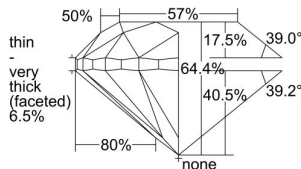

GIA®

FACSIMILE

GIA REPORT 1498372773

Verify this report at GIA.edu

GIA NATURAL DIAMOND DOSSIER®

May 15, 2024
GIA Report Number 1498372773
Shape and Cutting Style ..... Round Brilliant
Measurements ..... 4.88 - 4.91 x 3.16 mm

GRADING RESULTS

Carat Weight ..... 0.50 carat
Color Grade ..... E
Clarity Grade VS1
Cut Grade ..... Good

ADDITIONAL GRADING INFORMATION

Polish ..... Excellent
Symmetry ..... Very Good
Fluorescence ..... Medium Blue
Clarity Characteristics..... Crystal, Indented Natural
Inscription(s): GIA 1498372773

PROPORTIONS

Profile to actual proportions

GRADING SCALES

GIA COLOR SCALE	GIA CLARITY SCALE	GIA CUT SCALE
D	FLAWLESS	EXCELLENT
E	INTERNALLY FLAWLESS	
F	VVS₁	VERY GOOD
G		
H	VS₁	GOOD
I		
J	VS₂	FAIR
K		
L	SI₁	POOR
M		
N	I₁	
O		
P	I₂	
Q		
R	I₃	
S		
T		
U		
V		
W		
X		
Y		
Z