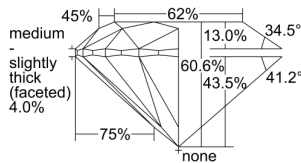

GIA®

FACSIMILE

GIA REPORT

1498385536

Verify this report at GIA.edu

GIA NATURAL DIAMOND DOSSIER®

May 22, 2024
GIA Report Number 1498385536
Shape and Cutting Style ..... Round Brilliant
Measurements ..... 4.75 - 4.76 x 2.88 mm

GRADING RESULTS

Carat Weight ..... 0.40 carat
Color Grade ..... D
Clarity Grade VS2
Cut Grade ..... Excellent

ADDITIONAL GRADING INFORMATION

Polish ..... Excellent
Symmetry ..... Excellent
Fluorescence ..... Faint
Clarity Characteristics ..... Cloud, Crystal
Inscription(s): GIA 1498385536

PROPORTIONS

Profile to actual proportions

GRADING SCALES

GIA COLOR SCALE	GIA CLARITY SCALE	GIA CUT SCALE	
D	FLAWLESS	EXCELLENT	
E	INTERNALLY FLAWLESS		
F		VVS₁	VERY GOOD
G	VVS₂		
H	VS₁	GOOD	
I	VS₂		
J	SI₁	FAIR	
K	SI₂		
L	I₁	POOR	
M	I₂		
N	I₃		
O			
P			
Q			
R			
S			
T			
U			
V			
W			
X			
Y			
Z