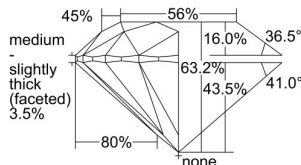

GIA®

FACSIMILE

GIA REPORT 1498386526

Verify this report at GIA.edu

GIA NATURAL DIAMOND DOSSIER®

May 23, 2024
GIA Report Number 1498386526
Shape and Cutting Style ..... Round Brilliant
Measurements ..... 4.68 - 4.70 x 2.96 mm

GRADING RESULTS

Carat Weight ..... 0.40 carat
Color Grade ..... E
Clarity Grade VS1
Cut Grade ..... Excellent

ADDITIONAL GRADING INFORMATION

Polish ..... Excellent
Symmetry ..... Excellent
Fluorescence ..... Medium Blue
Clarity Characteristics..... Cloud, Internal Graining, Indented
Natural, Needle

Inscription(s): GIA 1498386526

PROPORTIONS

Profile to actual proportions