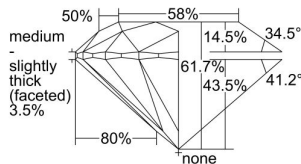

GIA®

FACSIMILE

GIA REPORT 1498387172

Verify this report at GIA.edu

GIA NATURAL DIAMOND DOSSIER®

May 16, 2024
GIA Report Number **1498387172**
Shape and Cutting Style ..... **Round Brilliant**
Measurements ..... **5.09 - 5.11 x 3.15 mm**

GRADING RESULTS

Carat Weight ..... **0.50 carat**
Color Grade ..... **G**
Clarity Grade **VS2**
Cut Grade ..... **Excellent**

ADDITIONAL GRADING INFORMATION

Polish ..... **Excellent**
Symmetry ..... **Excellent**
Fluorescence ..... **None**
Clarity Characteristics ..... **Crystal, Cloud**
Inscription(s): **GIA 1498387172**

PROPORTIONS

Profile to actual proportions

GRADING SCALES

GIA COLOR SCALE	GIA CLARITY SCALE	GIA CUT SCALE	
D	FLAWLESS	EXCELLENT	
E	INTERNALLY FLAWLESS		
F		VVS₁	VERY GOOD
G	VVS₂		
H	VS₁	GOOD	
I	VS₂		
J	SI₁	FAIR	
K	SI₂		
L	I₁	POOR	
M	I₂		
N	I₃		
O			
P			
Q			
R			
S			
T			
U			
V			
W			
X			
Y			
Z