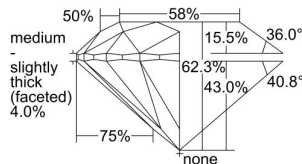

GIA®

FACSIMILE

GIA REPORT 1498397496

Verify this report at GIA.edu

GIA NATURAL DIAMOND DOSSIER®

May 17, 2024
GIA Report Number **1498397496**
Shape and Cutting Style ..... **Round Brilliant**
Measurements ..... **5.83 - 5.86 x 3.64 mm**

GRADING RESULTS

Carat Weight ..... **0.77 carat**
Color Grade ..... **G**
Clarity Grade **VS2**
Cut Grade ..... **Excellent**

ADDITIONAL GRADING INFORMATION

Polish ..... **Excellent**
Symmetry ..... **Excellent**
Fluorescence ..... **None**
Clarity Characteristics..... **Cloud, Crystal**
Inscription(s): **GIA 1498397496**

PROPORTIONS

Profile to actual proportions

GRADING SCALES

GIA COLOR SCALE	GIA CLARITY SCALE	GIA CUT SCALE	
D	FLAWLESS	EXCELLENT	
E	INTERNALLY FLAWLESS		
F		VVS₁	VERY GOOD
G	VVS₂		
H	VS₁	GOOD	
I	VS₂		
J	SI₁	FAIR	
K	SI₂		
L	I₁	POOR	
M	I₂		
N	I₃		
O			
P			
Q			
R			
S			
T			
U			
V			
W			
X			
Y			
Z