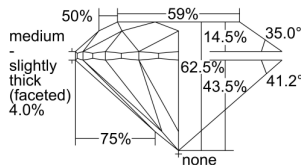

GIA®

FACSIMILE

GIA REPORT 1498400945

Verify this report at GIA.edu

GIA NATURAL DIAMOND DOSSIER®

May 21, 2024
GIA Report Number 1498400945
Shape and Cutting Style ..... Round Brilliant
Measurements ..... 5.64 - 5.66 x 3.53 mm

GRADING RESULTS

Carat Weight ..... 0.70 carat
Color Grade ..... F
Clarity Grade SI2
Cut Grade ..... Excellent

ADDITIONAL GRADING INFORMATION

Polish ..... Excellent
Symmetry ..... Excellent
Fluorescence ..... Medium Yellow
Clarity Characteristics..... Cloud, Feather, Crystal
Inscription(s): GIA 1498400945

PROPORTIONS

Profile to actual proportions

GRADING SCALES

GIA COLOR SCALE	GIA CLARITY SCALE	GIA CUT SCALE	
D	FLAWLESS	EXCELLENT	
E	INTERNALLY FLAWLESS		
F		VVS₁	VERY GOOD
G	VVS₂		
H	VS₁	GOOD	
I	VS₂		
J	SI₁	FAIR	
K	SI₂		
L	I₁	POOR	
M	I₂		
N	I₃		
O			
P			
Q			
R			
S			
T			
U			
V			
W			
X			
Y			
Z