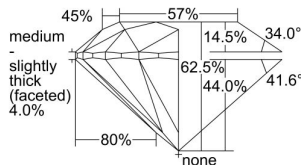

GIA®

FACSIMILE

GIA REPORT 1498420469

Verify this report at GIA.edu

GIA NATURAL DIAMOND DOSSIER®

May 21, 2024
GIA Report Number 1498420469
Shape and Cutting Style ..... Round Brilliant
Measurements ..... 4.45 - 4.47 x 2.79 mm

GRADING RESULTS

Carat Weight ..... 0.34 carat
Color Grade ..... D
Clarity Grade VVS2
Cut Grade ..... Excellent

ADDITIONAL GRADING INFORMATION

Polish ..... Excellent
Symmetry ..... Excellent
Fluorescence ..... None
Clarity Characteristics ..... Pinpoint
Inscription(s): GIA 1498420469

PROPORTIONS

Profile to actual proportions