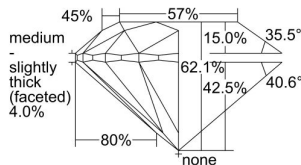

GIA®

FACSIMILE

GIA REPORT 1498420704

Verify this report at GIA.edu

GIA NATURAL DIAMOND DOSSIER®

May 21, 2024
GIA Report Number 1498420704
Shape and Cutting Style ..... Round Brilliant
Measurements ..... 4.26 - 4.28 x 2.65 mm

GRADING RESULTS

Carat Weight ..... 0.30 carat
Color Grade ..... H
Clarity Grade VVS2
Cut Grade ..... Excellent

ADDITIONAL GRADING INFORMATION

Polish ..... Excellent
Symmetry ..... Very Good
Fluorescence ..... None
Clarity Characteristics..... Cloud, Indented Natural, Pinpoint
Inscription(s): GIA 1498420704

PROPORTIONS

Profile to actual proportions