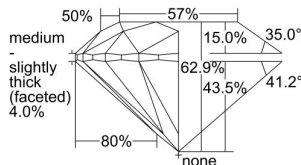

GIA®

FACSIMILE

GIA REPORT 1498424054

Verify this report at GIA.edu

GIA NATURAL DIAMOND DOSSIER®

May 24, 2024
GIA Report Number 1498424054
Shape and Cutting Style ..... Round Brilliant
Measurements ..... 5.04 - 5.09 x 3.19 mm

GRADING RESULTS

Carat Weight ..... 0.50 carat
Color Grade ..... K, Faint Brown
Clarity Grade VVS1
Cut Grade ..... Excellent

ADDITIONAL GRADING INFORMATION

Polish ..... Excellent
Symmetry ..... Excellent
Fluorescence ..... Faint
Clarity Characteristics ..... Pinpoint, Feather
Inscription(s): GIA 1498424054

PROPORTIONS

Profile to actual proportions

GRADING SCALES

GIA COLOR SCALE	GIA CLARITY SCALE	GIA CUT SCALE	
D	FLAWLESS	EXCELLENT	
E	INTERNALLY FLAWLESS		
F		VVS₁	VERY GOOD
G	VVS₂		
H	VS₁	GOOD	
I	VS₂		
J	SI₁	FAIR	
K	SI₂		
L	I₁	POOR	
M			
N			
O	I₂		
P			
Q			
R	I₃		
S			
T			
U			
V			
W			
X			
Y			
Z