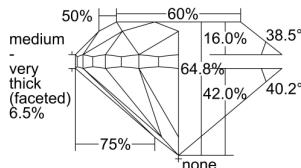

GIA®

FACSIMILE

GIA REPORT 1498425358

Verify this report at GIA.edu

GIA NATURAL DIAMOND DOSSIER®

May 21, 2024
GIA Report Number 1498425358
Shape and Cutting Style ..... Round Brilliant
Measurements ..... 4.09 - 4.14 x 2.66 mm

GRADING RESULTS

Carat Weight ..... 0.30 carat
Color Grade ..... J
Clarity Grade VS1
Cut Grade ..... Good

ADDITIONAL GRADING INFORMATION

Polish ..... Excellent
Symmetry ..... Very Good
Fluorescence ..... None
Clarity Characteristics ..... Crystal, Pinpoint
Inscription(s): GIA 1498425358

PROPORTIONS

Profile to actual proportions

GRADING SCALES

GIA COLOR SCALE

COLORLESS	D
	E
	F
	G
	H
	I
	J
NEAR COLORLESS	K
	L
Faint	M
	N
	O
	P
Very Light	Q
	R
	S
	T
	U
	V
Light	W
	X
	Y
	Z

GIA CLARITY SCALE

FLAWLESS	VERY VERY SLIGHTLY INCLUDED	VVS₁	
			VVS₂
INTERNALLY FLAWLESS	VERY SLIGHTLY INCLUDED	VS₁	
		VS₂	
SLIGHTLY INCLUDED	SLIGHTLY INCLUDED	SI₁	
		SI₂	
INCLUDED	INCLUDED	I₁	
		I₂	
		I₃	

GIA CUT SCALE

EXCELLENT	VERY GOOD	GOOD	FAIR	POOR