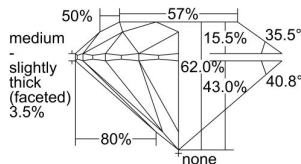

GIA®

FACSIMILE

GIA REPORT 1498428641

Verify this report at GIA.edu

GIA NATURAL DIAMOND DOSSIER®

May 28, 2024
GIA Report Number 1498428641
Shape and Cutting Style ..... Round Brilliant
Measurements ..... 4.60 - 4.62 x 2.86 mm

GRADING RESULTS

Carat Weight ..... 0.37 carat
Color Grade I
Clarity Grade VS2
Cut Grade ..... Excellent

ADDITIONAL GRADING INFORMATION

Polish ..... Excellent
Symmetry ..... Excellent
Fluorescence ..... Strong Blue
Clarity Characteristics ..... Crystal
Inscription(s): GIA 1498428641

PROPORTIONS

Profile to actual proportions

GRADING SCALES

GIA COLOR SCALE	GIA CLARITY SCALE	GIA CUT SCALE	
D	FLAWLESS	EXCELLENT	
E	INTERNALLY FLAWLESS		
F		VVS₁	VERY GOOD
G	VVS₂		
H	VS₁	GOOD	
I	VS₂		
J	SI₁	FAIR	
K	SI₂		
L	I₁	POOR	
M	I₂		
N	I₃		
O			
P			
Q			
R			
S			
T			
U			
V			
W			
X			
Y			
Z