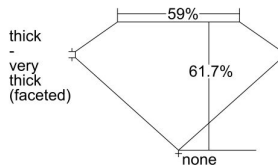

GIA®

FACSIMILE

GIA REPORT 1498432339

Verify this report at GIA.edu

GIA NATURAL DIAMOND DOSSIER®

May 28, 2024
GIA Report Number 1498432339
Shape and Cutting Style ..... Pear Brilliant
Measurements ..... 6.61 x 4.22 x 2.61 mm

GRADING RESULTS

Carat Weight ..... 0.45 carat
Color Grade ..... H
Clarity Grade VS2

ADDITIONAL GRADING INFORMATION

Polish ..... Excellent
Symmetry ..... Very Good
Fluorescence ..... Faint
Clarity Characteristics ..... Crystal
Inscription(s): GIA 1498432339

PROPORTIONS

Profile not to actual proportions

GRADING SCALES

GIA COLOR SCALE		GIA CLARITY SCALE			
COLORLESS	D	VERY VERY SLIGHTLY INCLUDED	FLAWLESS		
	E		INTERNALLY FLAWLESS		
	F	VERY SLIGHTLY INCLUDED	VVS₁		
	G		VVS₂		
	H		VS₁		
	NEAR COLORLESS	I	SLIGHTLY INCLUDED	VS₂	
		J		SI₁	
		FAINT	K	INCLUDED	SI₂
			L		I₁
			M		I₂
VERT LIGHT	N	LIGHT	I₃		
	O				
	P				
	Q				
	R				
	S				
	T