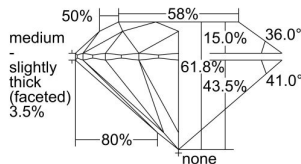

GIA®

FACSIMILE

GIA REPORT 1498432659

Verify this report at GIA.edu

GIA NATURAL DIAMOND DOSSIER®

May 28, 2024
GIA Report Number 1498432659
Shape and Cutting Style ..... Round Brilliant
Measurements ..... 4.56 - 4.59 x 2.83 mm

GRADING RESULTS

Carat Weight ..... 0.36 carat
Color Grade ..... E
Clarity Grade VS1
Cut Grade ..... Excellent

ADDITIONAL GRADING INFORMATION

Polish ..... Excellent
Symmetry ..... Excellent
Fluorescence ..... None
Clarity Characteristics ..... Cloud
Inscription(s): GIA 1498432659

PROPORTIONS

Profile to actual proportions

GRADING SCALES

GIA COLOR SCALE	GIA CLARITY SCALE	GIA CUT SCALE	
D	FLAWLESS	EXCELLENT	
E	INTERNALLY FLAWLESS		
F		VVS₁	VERY GOOD
G	VVS₂		
H	VS₁	GOOD	
I	VS₂		
J	SI₁	FAIR	
K	SI₂		
L	I₁	POOR	
M	I₂		
N	I₃		
O			
P			
Q			
R			
S			
T			
U			
V			
W			
X			
Y			
Z