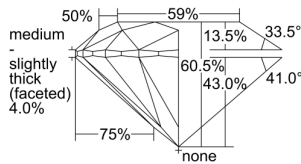

GIA®

FACSIMILE

GIA REPORT

1498434272

Verify this report at GIA.edu

GIA NATURAL DIAMOND DOSSIER®

May 23, 2024
GIA Report Number 1498434272
Shape and Cutting Style ..... Round Brilliant
Measurements ..... 4.93 - 4.95 x 2.99 mm

GRADING RESULTS

Carat Weight ..... 0.45 carat
Color Grade ..... G
Clarity Grade VS1
Cut Grade ..... Excellent

ADDITIONAL GRADING INFORMATION

Polish ..... Excellent
Symmetry ..... Excellent
Fluorescence ..... None
Clarity Characteristics ..... Cloud, Pinpoint
Inscription(s): GIA 1498434272

PROPORTIONS

Profile to actual proportions

GRADING SCALES

GIA COLOR SCALE	GIA CLARITY SCALE	GIA CUT SCALE
D	FLAWLESS	EXCELLENT
E	FLAWLESS	
F	INTERNALLY FLAWLESS	VERY GOOD
G	FLAWLESS	
H	VVS₁	GOOD
I	VVS₂	
J	VS₁	FAIR
K	VS₂	
L	SI₁	POOR
M	SI₂	
N	I₁	
O	I₂	
P	I₃	
Q		
R		
S		
T		
U		
V		
W		
X		
Y		
Z