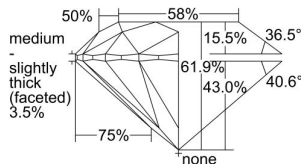

GIA®

FACSIMILE

GIA REPORT 1498435604

Verify this report at GIA.edu

GIA NATURAL DIAMOND DOSSIER®

May 23, 2024
GIA Report Number 1498435604
Shape and Cutting Style ..... Round Brilliant
Measurements ..... 4.45 - 4.48 x 2.76 mm

GRADING RESULTS

Carat Weight ..... 0.34 carat
Color Grade I
Clarity Grade S11
Cut Grade ..... Excellent

ADDITIONAL GRADING INFORMATION

Polish ..... Excellent
Symmetry ..... Excellent
Fluorescence ..... Medium Blue
Clarity Characteristics ..... Crystal
Inscription(s): GIA 1498435604

PROPORTIONS

Profile to actual proportions

GRADING SCALES

GIA COLOR SCALE	GIA CLARITY SCALE	GIA CUT SCALE	
D	FLAWLESS	EXCELLENT	
E	INTERNALLY FLAWLESS		
F		VVS₁	VERY GOOD
G	VVS₂		
H	VS₁	GOOD	
I	VS₂		
J	S1₁	FAIR	
K	S1₂		
L	I₁	POOR	
M	I₂		
N	I₃		
O			
P			
Q			
R			
S			
T			
U			
V			
W			
X			
Y			
Z