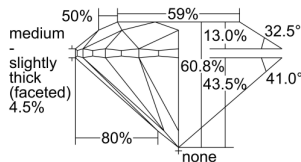

GIA®

FACSIMILE

GIA REPORT 1498442426

Verify this report at GIA.edu

GIA NATURAL DIAMOND DOSSIER®

May 23, 2024
GIA Report Number **1498442426**
Shape and Cutting Style ..... **Round Brilliant**
Measurements ..... **4.72 - 4.74 x 2.88 mm**

GRADING RESULTS

Carat Weight ..... **0.40 carat**
Color Grade ..... **G**
Clarity Grade **S11**
Cut Grade ..... **Excellent**

ADDITIONAL GRADING INFORMATION

Polish ..... **Excellent**
Symmetry ..... **Excellent**
Fluorescence ..... **Faint**
Clarity Characteristics ..... **Cloud**
Inscription(s): **GIA 1498442426**

PROPORTIONS

Profile to actual proportions

GRADING SCALES

GIA COLOR SCALE	GIA CLARITY SCALE	GIA CUT SCALE	
D	FLAWLESS	EXCELLENT	
E	INTERNALLY FLAWLESS		
F		VVS₁	VERY GOOD
G	VVS₂		
H	VS₁	GOOD	
I	VS₂		
J	S1₁	FAIR	
K	S1₂		
L	I₁	POOR	
M	I₂		
N	I₃		
O			
P			
Q			
R			
S			
T			
U			
V			
W			
X			
Y			
Z