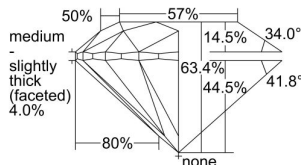

GIA®

FACSIMILE

GIA REPORT 1498444323

Verify this report at GIA.edu

GIA NATURAL DIAMOND DOSSIER®

May 28, 2024
GIA Report Number 1498444323
Shape and Cutting Style ..... Round Brilliant
Measurements ..... 5.61 - 5.66 x 3.58 mm

GRADING RESULTS

Carat Weight ..... 0.70 carat
Color Grade ..... E
Clarity Grade VS1
Cut Grade ..... Excellent

ADDITIONAL GRADING INFORMATION

Polish ..... Excellent
Symmetry ..... Excellent
Fluorescence ..... None
Clarity Characteristics ..... Cloud, Feather, Pinpoint
Inscription(s): GIA 1498444323

PROPORTIONS

Profile to actual proportions

GRADING SCALES

GIA COLOR SCALE	GIA CLARITY SCALE	GIA CUT SCALE	
D	FLAWLESS	EXCELLENT	
E	INTERNALLY FLAWLESS		
F		VVS₁	VERY GOOD
G	VVS₂		
H	VS₁	GOOD	
I	VS₂		
J	SI₁	FAIR	
K	SI₂		
L	I₁	POOR	
M	I₂		
N	I₃		
O			
P			
Q			
R			
S			
T			
U			
V			
W			
X			
Y			
Z