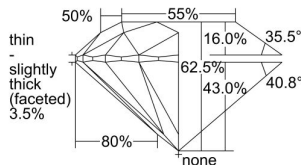

GIA®

FACSIMILE

GIA REPORT 1498449642

Verify this report at GIA.edu

GIA NATURAL DIAMOND DOSSIER®

May 24, 2024
GIA Report Number 1498449642
Shape and Cutting Style ..... Round Brilliant
Measurements ..... 4.51 - 4.54 x 2.83 mm

GRADING RESULTS

Carat Weight ..... 0.35 carat
Color Grade ..... H
Clarity Grade VS2
Cut Grade ..... Excellent

ADDITIONAL GRADING INFORMATION

Polish ..... Excellent
Symmetry ..... Excellent
Fluorescence ..... None
Clarity Characteristics ..... Crystal, Feather, Cloud
Inscription(s): GIA 1498449642

PROPORTIONS

Profile to actual proportions

GRADING SCALES

GIA COLOR SCALE	GIA CLARITY SCALE	GIA CUT SCALE
COLOURLESS	FLAWLESS	EXCELLENT
D	INTERNALLY FLAWLESS	
E	VVS₁	VERY GOOD
F		
G	VS₁	GOOD
H		
I	SI₁	FAIR
J		
K	I₁	POOR
L		
M	I₂	
N		
O	I₃	
P		
Q		
R		
S		
T		
U		
V		
W		
X		
Y		
Z