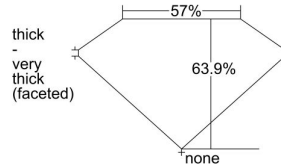

GIA®

FACSIMILE

GIA REPORT 1498450776

Verify this report at GIA.edu

GIA NATURAL DIAMOND DOSSIER®

May 28, 2024
GIA Report Number 1498450776
Shape and Cutting Style ..... Pear Brilliant
Measurements ..... 5.78 x 3.71 x 2.37 mm

GRADING RESULTS

Carat Weight ..... 0.30 carat
Color Grade ..... D
Clarity Grade VS1

ADDITIONAL GRADING INFORMATION

Polish ..... Excellent
Symmetry ..... Good
Fluorescence ..... None
Clarity Characteristics ..... Crystal, Pinpoint
Inscription(s): GIA 1498450776

PROPORTIONS

Profile not to actual proportions

GRADING SCALES

GIA COLOR SCALE		GIA CLARITY SCALE			
COLORLESS	D	VERY VERY SLIGHTLY INCLUDED	FLAWLESS		
	E		INTERNALLY FLAWLESS		
	F		VVS₁		
	G		VVS₂		
	NEAR COLORLESS	H	VERY SLIGHTLY INCLUDED	VS₁	
		I		VS₂	
		FAINT	J	SLIGHTLY INCLUDED	SI₁
			K		SI₂
	L		I₁		
	M		I₂		
N	I₃				
P					
VERT LIGHT	Q	INCLUDED			
	R				
	S				
	T				
	U				
	V				
LIGHT	W				
	X				
	Y				
	Z