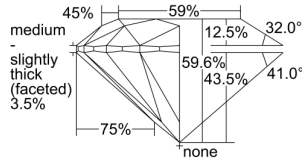

GIA®

FACSIMILE

GIA REPORT 1498462238

Verify this report at GIA.edu

GIA NATURAL DIAMOND DOSSIER®

May 24, 2024
GIA Report Number 1498462238
Shape and Cutting Style ..... Round Brilliant
Measurements ..... 4.59 - 4.62 x 2.75 mm

GRADING RESULTS

Carat Weight ..... 0.35 carat
Color Grade ..... G
Clarity Grade VS2
Cut Grade ..... Excellent

ADDITIONAL GRADING INFORMATION

Polish ..... Excellent
Symmetry ..... Excellent
Fluorescence ..... None
Clarity Characteristics ..... Cloud
Inscription(s): GIA 1498462238

PROPORTIONS

Profile to actual proportions

GRADING SCALES

GIA COLOR SCALE	GIA CLARITY SCALE	GIA CUT SCALE	
D	FLAWLESS	EXCELLENT	
E	INTERNALLY FLAWLESS		
F		VVS₁	VERY GOOD
G	VVS₂		
H	VS₁	GOOD	
I	VS₂		
J	SI₁	FAIR	
K	SI₂		
L	I₁	POOR	
M	I₂		
N	I₃		
O			
P			
Q			
R			
S			
T			
U			
V			
W			
X			
Y			
Z