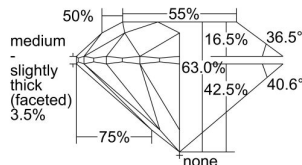

GIA®

FACSIMILE

GIA REPORT 1498468571

Verify this report at GIA.edu

GIA NATURAL DIAMOND DOSSIER®

May 24, 2024
GIA Report Number 1498468571
Shape and Cutting Style ..... Round Brilliant
Measurements ..... 4.22 - 4.26 x 2.67 mm

GRADING RESULTS

Carat Weight ..... 0.30 carat
Color Grade ..... H
Clarity Grade S11
Cut Grade ..... Excellent

ADDITIONAL GRADING INFORMATION

Polish ..... Excellent
Symmetry ..... Very Good
Fluorescence ..... None
Clarity Characteristics ..... Cloud, Crystal
Inscription(s): GIA 1498468571

PROPORTIONS

Profile to actual proportions