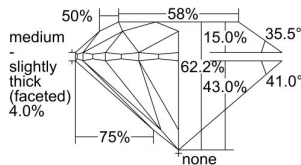

GIA®

FACSIMILE

GIA REPORT 1498468924

Verify this report at GIA.edu

GIA NATURAL DIAMOND DOSSIER®

May 27, 2024
GIA Report Number 1498468924
Shape and Cutting Style ..... Round Brilliant
Measurements ..... 4.48 - 4.51 x 2.80 mm

GRADING RESULTS

Carat Weight ..... 0.35 carat
Color Grade ..... G
Clarity Grade VS2
Cut Grade ..... Excellent

ADDITIONAL GRADING INFORMATION

Polish ..... Excellent
Symmetry ..... Excellent
Fluorescence ..... None
Clarity Characteristics ..... Crystal, Needle
Inscription(s): GIA 1498468924

PROPORTIONS

Profile to actual proportions

GRADING SCALES

GIA COLOR SCALE	GIA CLARITY SCALE	GIA CUT SCALE	
D	FLAWLESS	EXCELLENT	
E	INTERNALLY FLAWLESS		
F		VVS₁	VERY GOOD
G	VVS₂		
H	VS₁	GOOD	
I	VS₂		
J	SI₁	FAIR	
K	SI₂		
L	I₁	POOR	
M	I₂		
N	I₃		
O			
P			
Q			
R			
S			
T			
U			
V			
W			
X			
Y			
Z