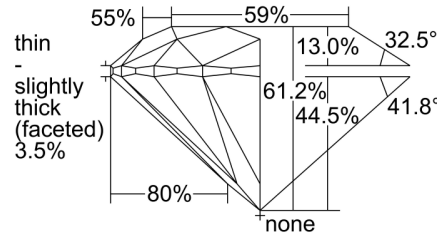

### GIA NATURAL DIAMOND GRADING REPORT

May 27, 2024  
 GIA Report Number ..... 1498471961  
 Shape and Cutting Style ..... Round Brilliant  
 Measurements ..... 6.43 - 6.47 x 3.95 mm

### GRADING RESULTS

Carat Weight ..... 1.00 carat  
 Color Grade ..... D  
 Clarity Grade ..... SI1  
 Cut Grade ..... Excellent

### PROPORTIONS

Profile to actual proportions