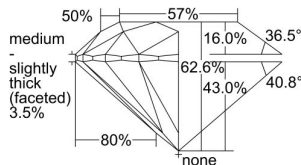

GIA®

FACSIMILE

GIA REPORT 1498472359

Verify this report at GIA.edu

GIA NATURAL DIAMOND DOSSIER®

May 27, 2024
GIA Report Number 1498472359
Shape and Cutting Style ..... Round Brilliant
Measurements ..... 5.96 - 5.98 x 3.74 mm

GRADING RESULTS

Carat Weight ..... 0.82 carat
Color Grade ..... E
Clarity Grade S11
Cut Grade ..... Excellent

ADDITIONAL GRADING INFORMATION

Polish ..... Excellent
Symmetry ..... Excellent
Fluorescence ..... None
Clarity Characteristics ..... Cloud, Crystal
Inscription(s): GIA 1498472359

PROPORTIONS

Profile to actual proportions